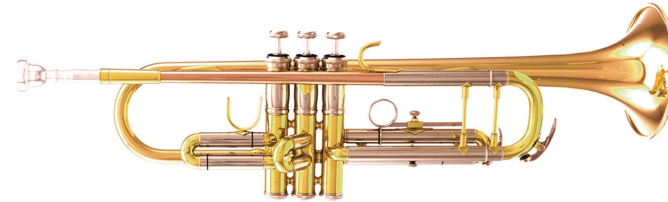

**JBTR-430L
High-Grade Trumpet**
Key: Bb
Bore: 11.66mm
Bell : 123mm Gold brass
Tuning pipe: Cupronickel(outer)
Piston: Monel
Leadpipe: Gold brass
Finish: Lacquer
Silver plated(JBTR-430S)
Nickel plated(JBTR-430N)
Case: ABS(CA01)