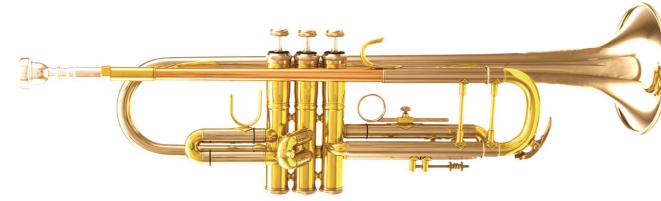

Extreme Trumpet

**JBTR-300L
Trumpet**
 Key: Bb
 Bore: 11.66mm
 Bell : 123mm Yellow brass
 Tuning pipe: Yellow brass
 Piston: Cupronickel with nickel plated
 Leadpipe: Yellow brass
 Finish: Lacquer
 Silver plated(JBTR-300S)
 Nickel plated(JBTR-300N)
 Color plated(JBTR-300C)
 Case: ABS(CA01)

**JBTR-335L
Trumpet**
 Key: Bb
 Bore: 11.66mm
 Bell : 123mm Yellow brass
 Tuning pipe: Yellow brass
 Piston: Cupronickel with nickel plated
 Leadpipe: Yellow brass
 Finish: Lacquer
 Silver plated(JBTR-335S)
 Nickel plated(JBTR-335N)
 Case: ABS(CA01)

**JBTR-400L
Trumpet**
 Key: Bb
 Bore: 11.66mm
 Bell : 123mm Yellow brass
 Tuning pipe: Yellow brass
 Piston: Cupronickel with nickel plated
 Leadpipe: Yellow brass
 Finish: Lacquer
 Silver plated(JBTR-400S)
 Nickel plated(JBTR-400N)
 Color plated(JBTR-400C)
 Case: ABS(CA01)

**JBTR-410L
High-Grade Trumpet**
 Key: Bb
 Bore: 11.66mm
 Bell : 123mm Gold brass
 Tuning pipe: Cupronickel(outer)
 Piston: Monel
 Leadpipe: Gold brass
 Finish: Lacquer
 Silver plated(JBTR-410S)
 Nickel plated(JBTR-410N)
 Case: ABS(CA01)