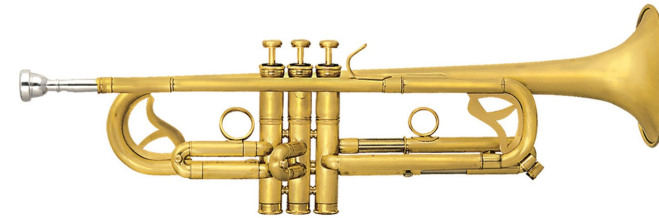

**JBTR-450B
High-Grade Trumpet**
Key: Bb
Bore: 11.66mm
Bell : 124.5mm Yellow brass
Tuning pipe: Cupronickel(inner)
Piston: Monel
Leadpipe: Yellow brass
Finish: Brush
Silver plated(JBTR-450S)
Nickel plated(JBTR-450N)
Case: Foambody(AF-60TR450)