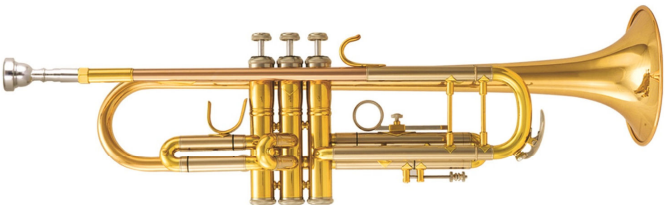

Extreme Trumpet

**JBTR-300L
Trumpet**
 Key: Bb
 Bore: 11.66mm
 Bell : 123mm Yellow brass
 Tuning pipe: Yellow brass
 Piston: Cupronickel with nickel plated
 Leadpipe: Yellow brass
 Finish: Lacquer
 Silver plated(JBTR-300S)
 Nickel plated(JBTR-300N)
 Color plated(JBTR-300C)
 Case: ABS(CA01)

**JBTR-335L
Trumpet**
 Key: Bb
 Bore: 11.66mm
 Bell : 123mm Yellow brass
 Tuning pipe: Yellow brass
 Piston: Cupronickel with nickel plated
 Leadpipe: Yellow brass
 Finish: Lacquer
 Silver plated(JBTR-335S)
 Nickel plated(JBTR-335N)
 Case: ABS(CA01)

**JBTR-400L
Trumpet**
 Key: Bb
 Bore: 11.66mm
 Bell : 123mm Yellow brass
 Tuning pipe: Yellow brass
 Piston: Cupronickel with nickel plated
 Leadpipe: Yellow brass
 Finish: Lacquer
 Silver plated(JBTR-400S)
 Nickel plated(JBTR-400N)
 Color plated(JBTR-400C)
 Case: ABS(CA01)

**JBTR-410L
High-Grade Trumpet**
 Key: Bb
 Bore: 11.66mm
 Bell : 123mm Gold brass
 Tuning pipe: Cupronickel(outer)
 Piston: Monel
 Leadpipe: Gold brass
 Finish: Lacquer
 Silver plated(JBTR-410S)
 Nickel plated(JBTR-410N)
 Case: ABS(CA01)