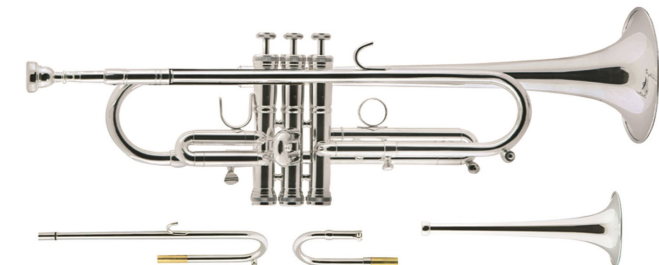

**JBTR-480S
High-Grade Trumpet**
Key: Bb
Bore: 11.66mm
Bell : 121.5mm/122.5mm/ Yellow brass
Tuning pipe: Yellow brass
Piston: Stainless steel
Leadpipe: Yellow brass
Finish: Silver plated
Lacquer(JBTR-480L)
Nickel plated(JBTR-480N)
Case: Foambody(AF-60TR480)