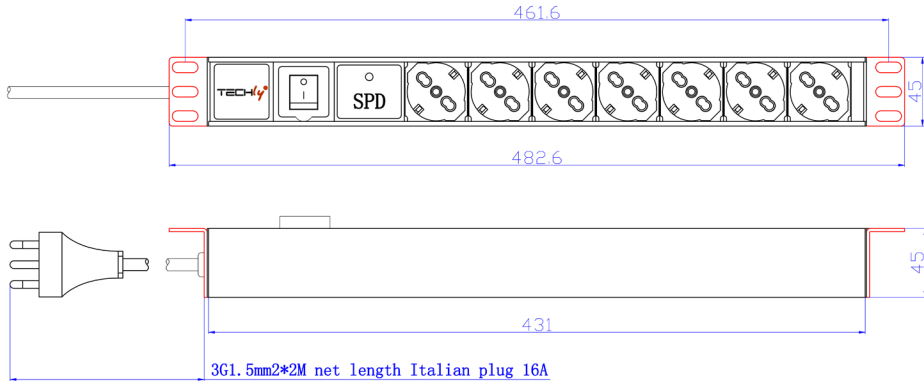

I-CASE STRIP-71U

19'' 1U, Shuko / Italiane 45° -style
16A 250V, 7 Ways, with surge protector
and ON/OFF switch with plastic cap
included, power cord 3G1.5mm2*2M net
length Italian plug 16A, Aliminum case
color black. red bracket