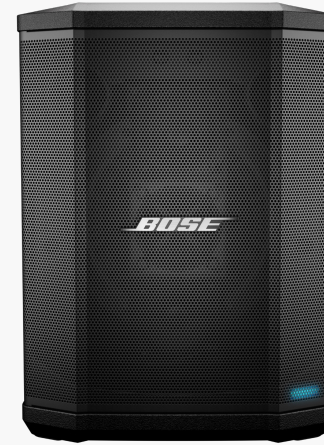

Bose S1 Pro+ wireless PA system

Bose S1 Pro Portable *Bluetooth*® Speaker System

Sound Experience	With improved tuning and low frequency extension, the S1 Pro+ is the ultimate all-in-one PA, floor monitor, practice amplifier and primary music system. Multiple positions, supported by Auto EQ, ensure that you always sound your best. And with a 3-channel mixer, reverb, <i>Bluetooth</i> ® streaming along with integrated wireless receivers, the S1 Pro+ is ready to be your go-anywhere PA.	The S1 Pro an all-in-one PA, floor monitor, practice amplifier and primary music system. Multiple positions, supported by Auto EQ, ensure that you always sound your best. And with a 3-channel mixer, reverb, and <i>Bluetooth</i> ® streaming is a great go-anywhere PA.
Integrated 3-Channel Mixer With <i>Bluetooth</i> streaming	2-Combo XLR-1/4" inputs, 1- <i>Bluetooth</i> ® streaming with 1/4" and 3.5mm input	2-Combo XLR-1/4" inputs, 1- <i>Bluetooth</i> ® streaming with 3.5mm input
Control System	Single multi-function dial/button	Individual dials for bass, treble, and reverb
OLED Display	Yes	No
4-Position EQ	Yes	Yes
Mobile App	Bose Music with support for advanced control	Bose Connect
Speaker Accessories	Sub1 or Sub2 bass module (sold separately)	Sub1 or Sub2 bass module (sold separately)
Integrated Wireless Receivers	Channel 1 and Channel 2	N/A
Wireless Accessories	XLR Mic/line and instrument transmitters (sold separately)	N/A
Battery Life	11-hours	11-hours
<i>Bluetooth</i> ®	<i>Bluetooth</i> ® 5.0	<i>Bluetooth</i> ® 4.0
Weight	14.4 lbs. (6.5 kg)	15.5 lbs. (7.03 kg)
Colors	Black	Black
Dimensions	13.1" x 9.4" x 11" in (332.6 H x 240 W x 279.8 mm D)	13" H x 9.5" W x 11.2" D (330 mm H x 241 mm W x 286 mm D)