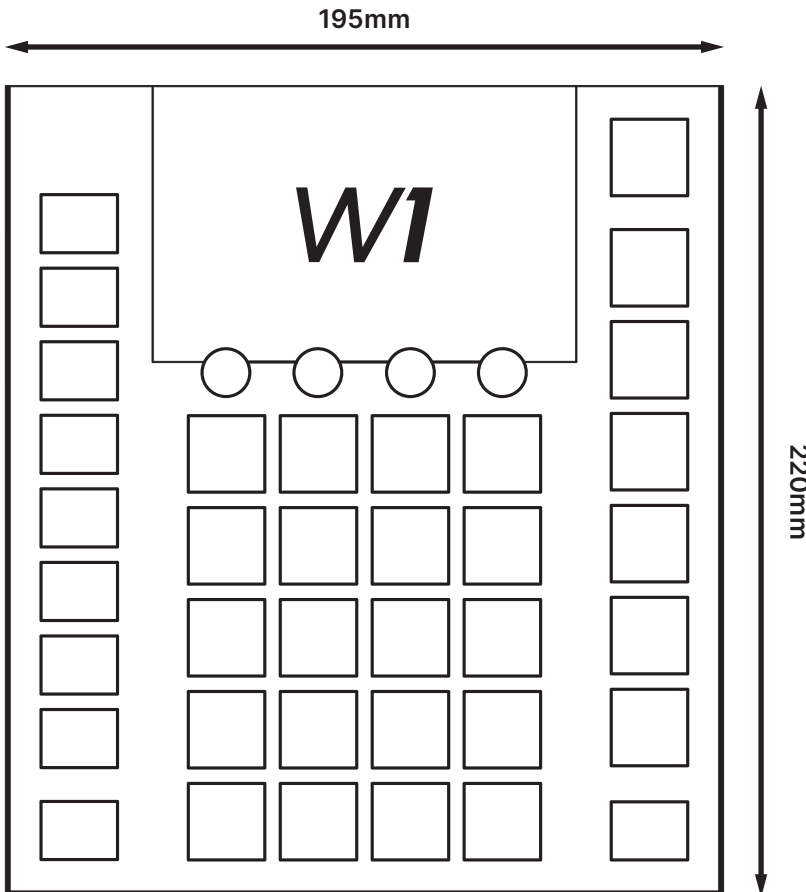

Wolfmix W1

Wolfmix W1 is a standalone performance DMX lighting controller designed for creating light shows on the fly without a computer.

A toolbox of FX modules, music sync, and up to 4 DMX universes - packed inside robust hardware with a powerful processor. Choose from 1000's of light fixtures, or build your own directly inside the controller. Whether it's for a live performance, disco, club or show - Wolfmix has you covered.

Size & weight

- 195 x 220 x 62 mm / 7.68 x 8.66 x 2.44 in
- 1005g / 2.22lb

Housing

- ABS Plastic
- Powder-coated steel base plate with 100mm VESA (M4 6mm max)

Display

- 4.3" Color TFT with tinted glass
- Capacitive touch